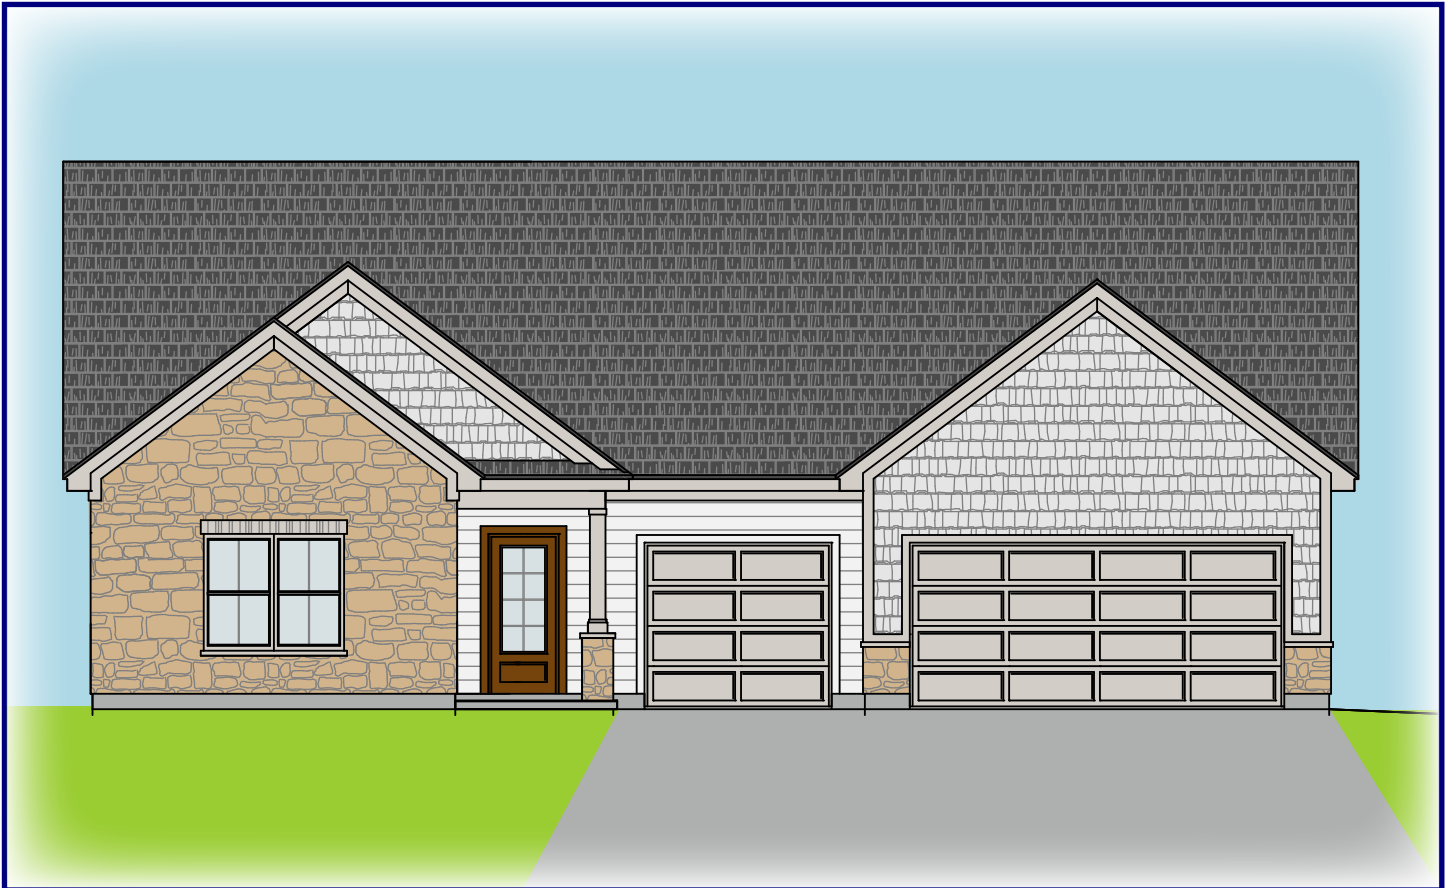

The New Haven

Call for pricing

-  1,865 SF Living
-  3 Bedrooms
-  2 Bathrooms
-  3 Car Garage

- Large kitchen with walk-in pantry
- Covered back porch
- Gas fireplace
- Mud room with bench

Office 937.667.2810 | Mobile 937.671.3834